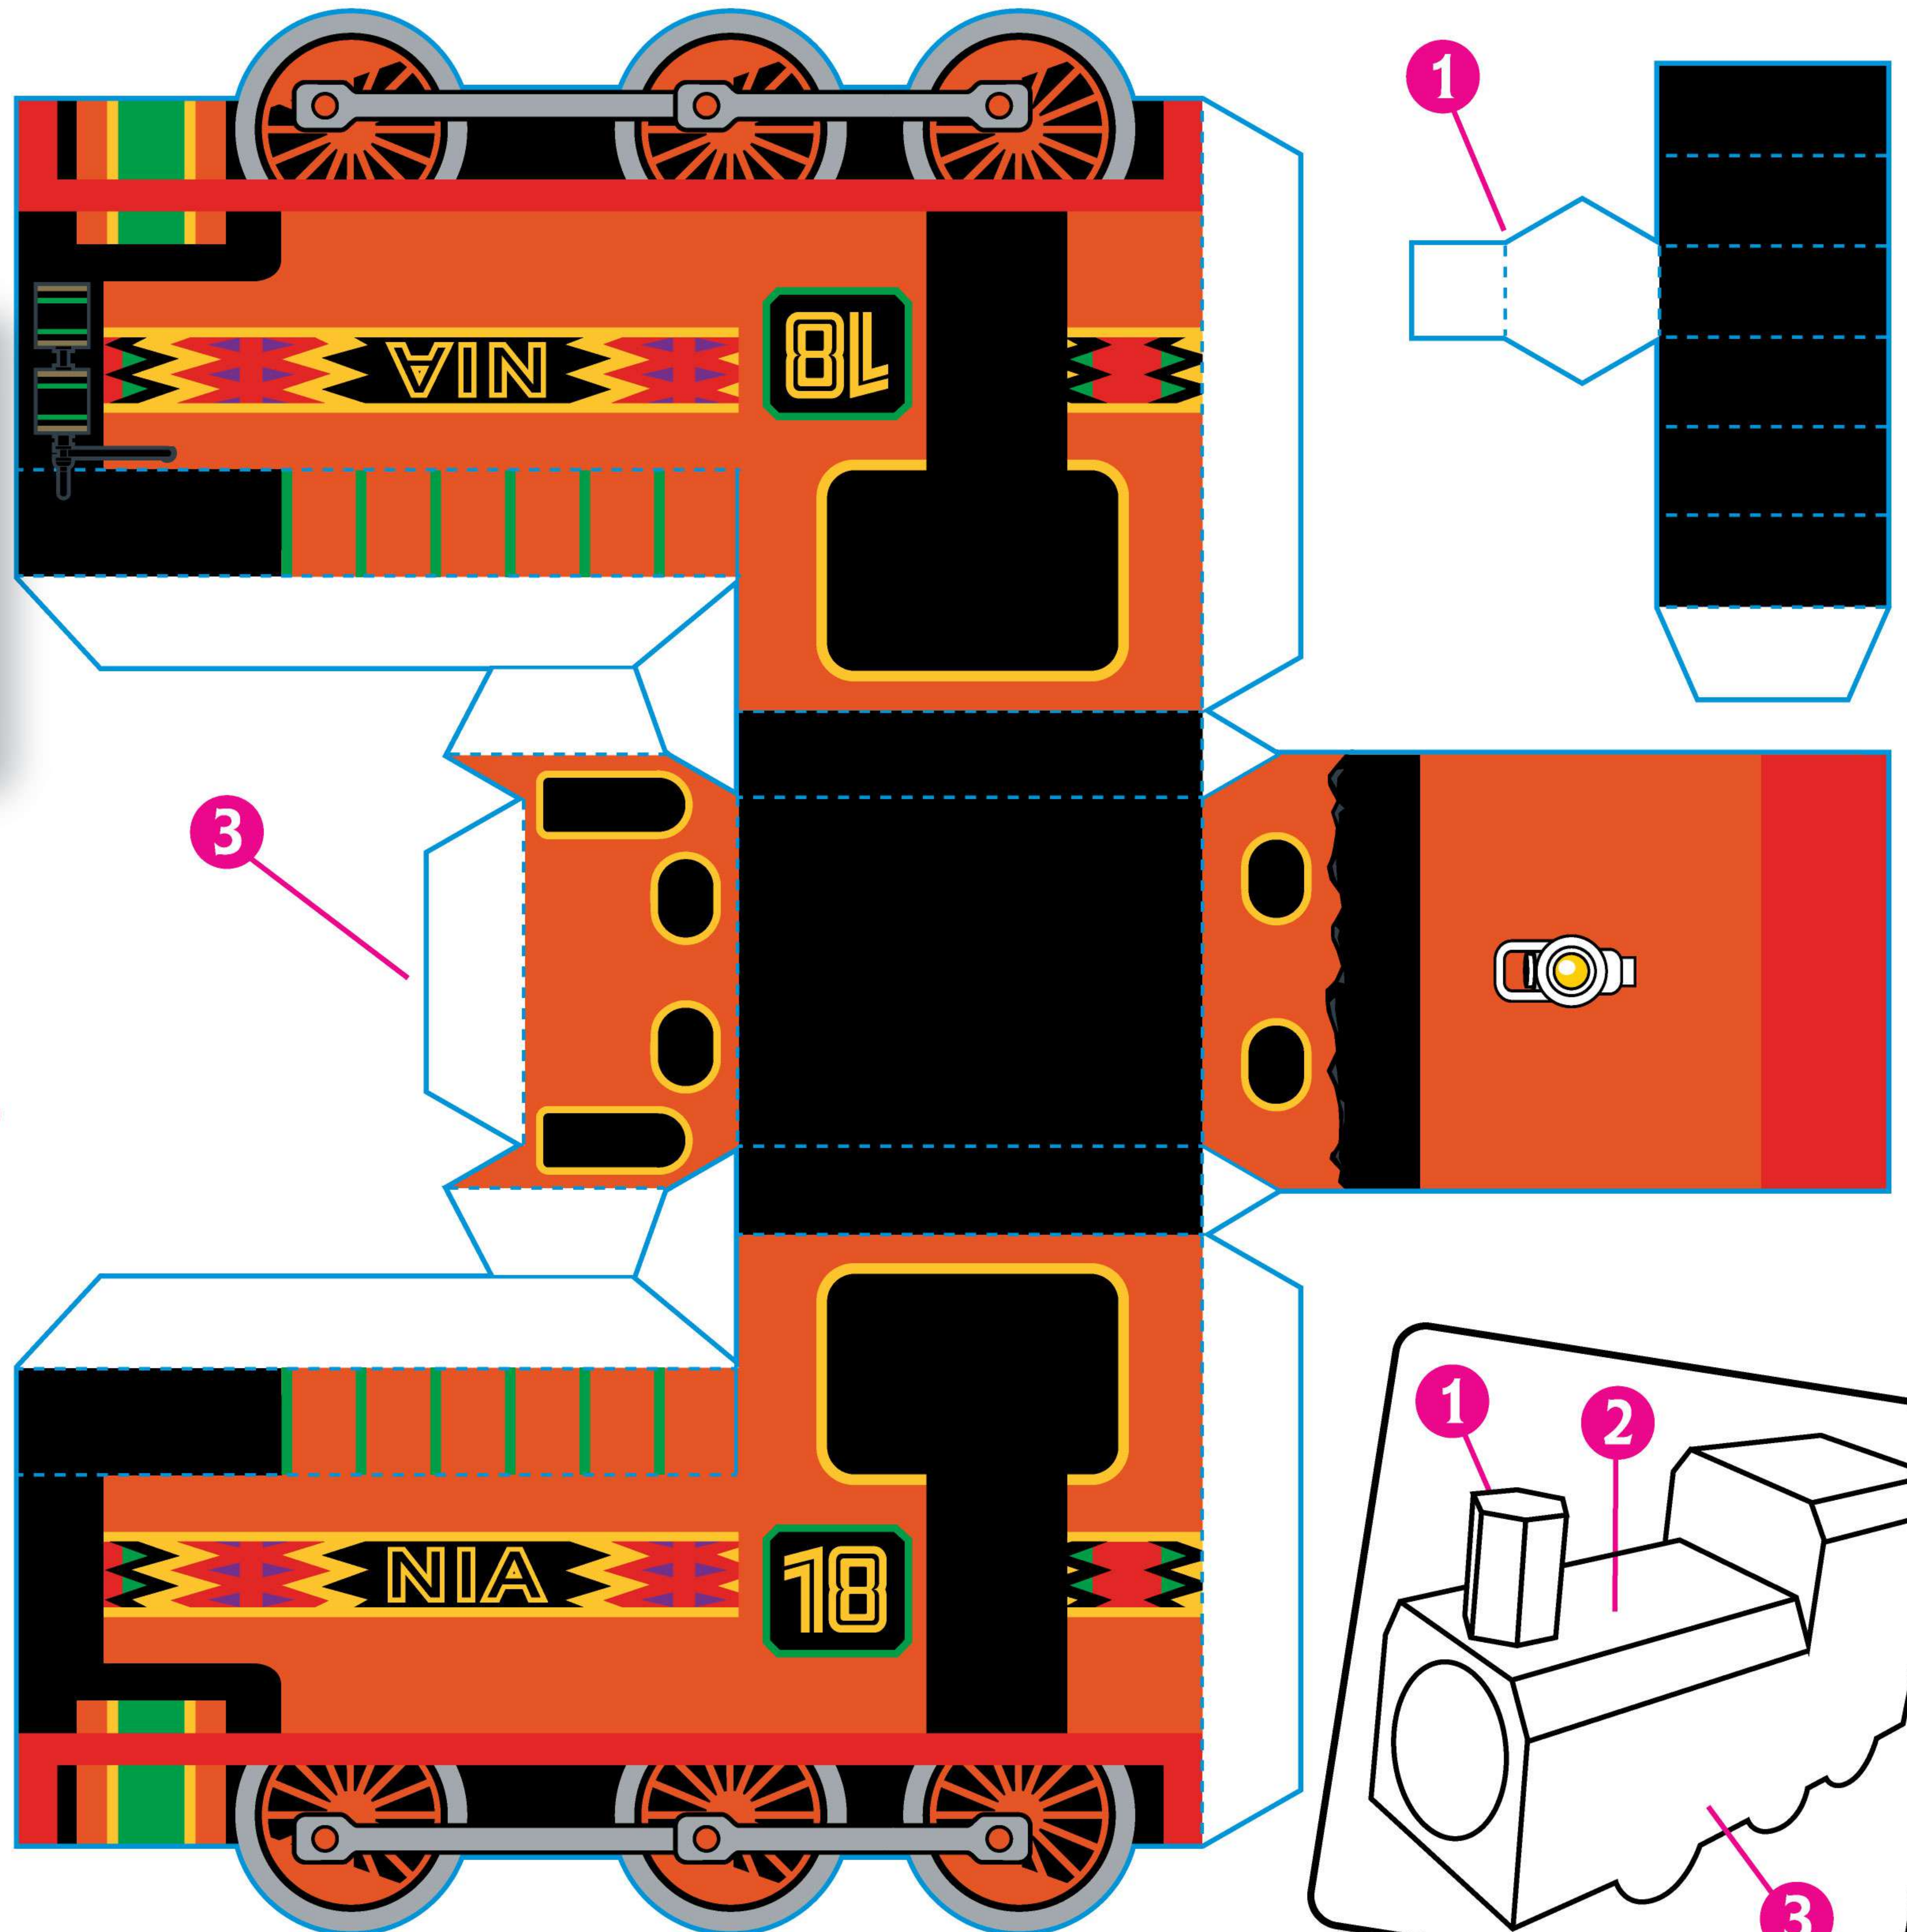

# NIA PAPER ENGINE

**Instructions:** Cut along the solid blue line and fold along the dotted lines. Use glue or tape to hold paper together.

ADULT ASSISTANCE REQUIRED