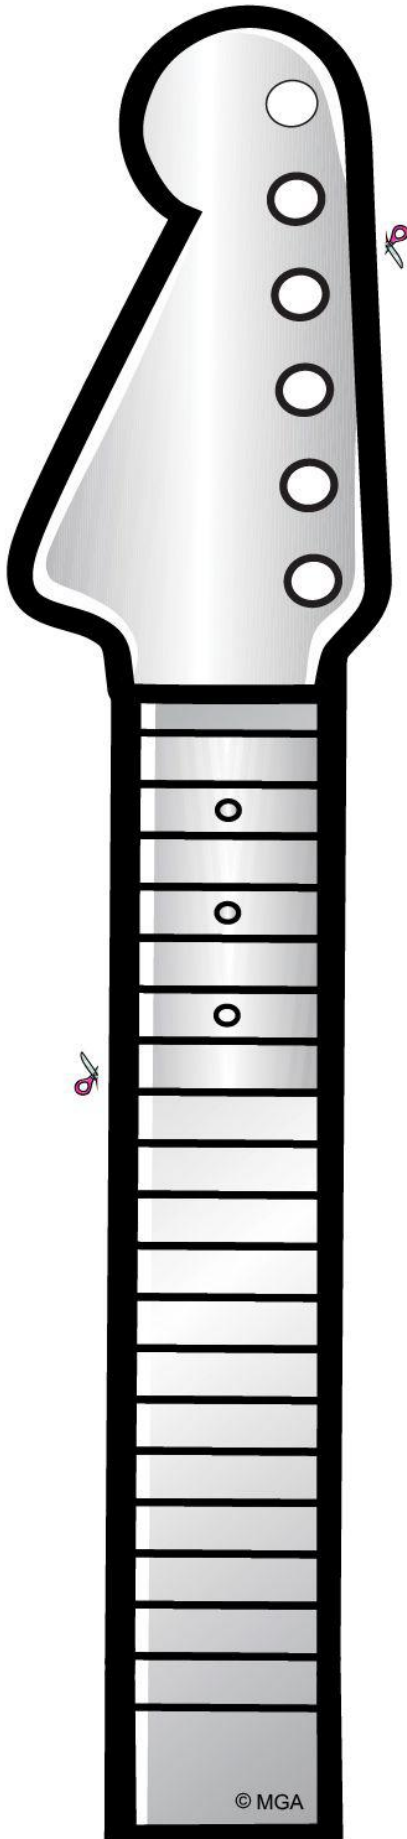

HOW TO BUILD RADICAL Q.T.'S GUITAR

- CUT OUT THE NECK AND THE BODY OF THE GUITAR.
- GLUE GUITAR ONTO CARDBOARD, AND CUT EACH PIECE OUT AGAIN.
- GLUE THE NECK TO THE BLACK SQUARE IN THE BODY AND ROCK OUT!

**RADICAL Q.T.'S
EARRINGS**

#LOLSURPRISEREMIX

© MGA