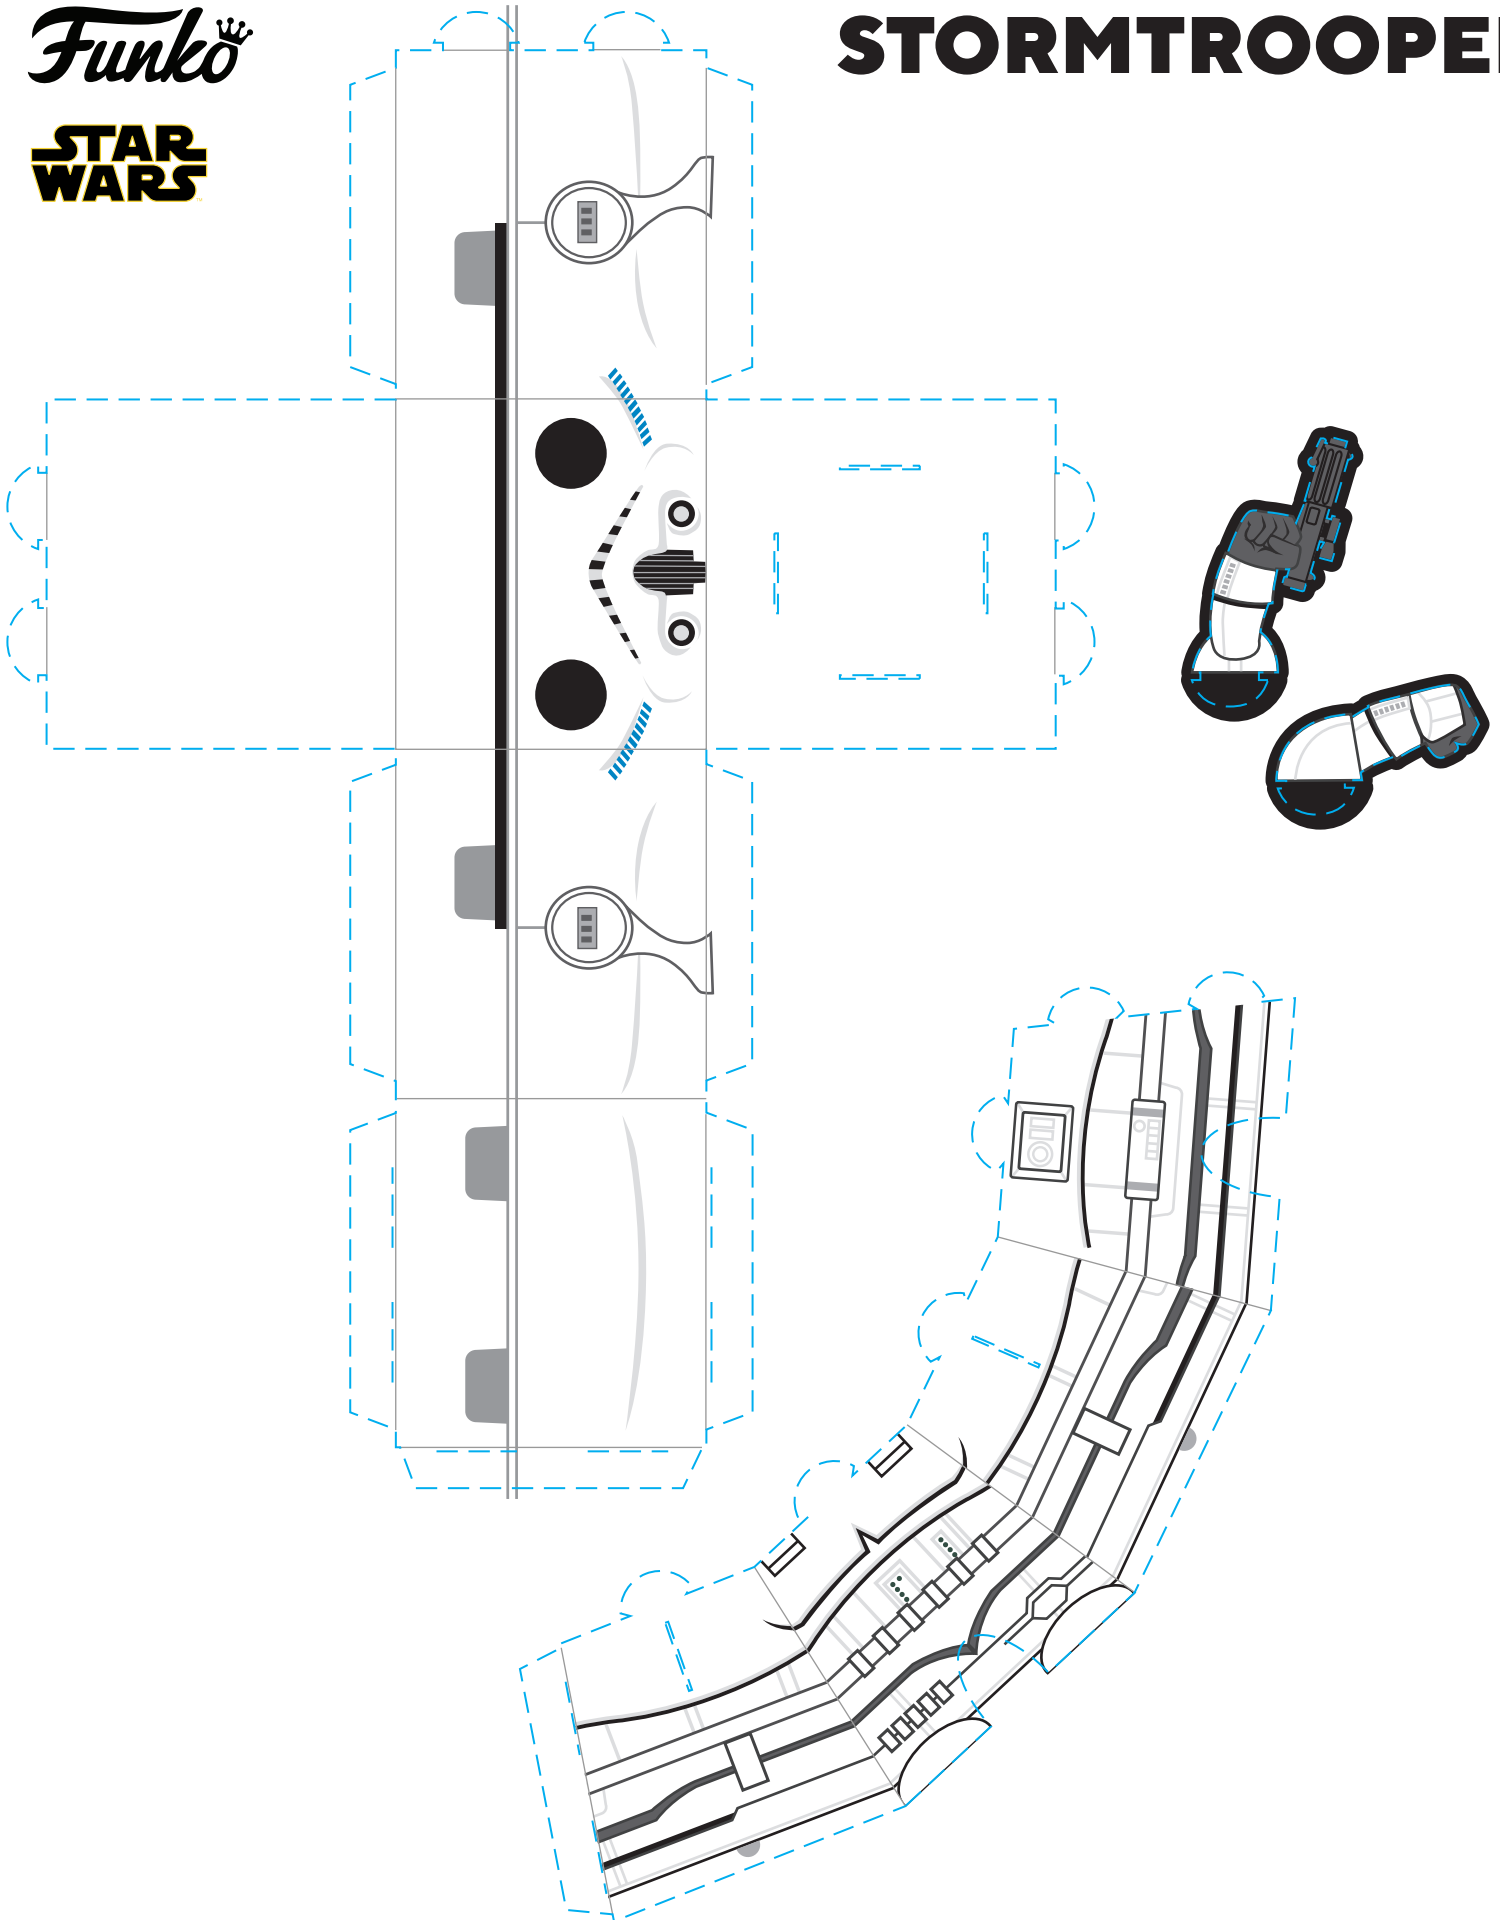

Funko

STAR
WARS

STORMTROOPER

KEY

--- CUT

— FOLD/SCORE